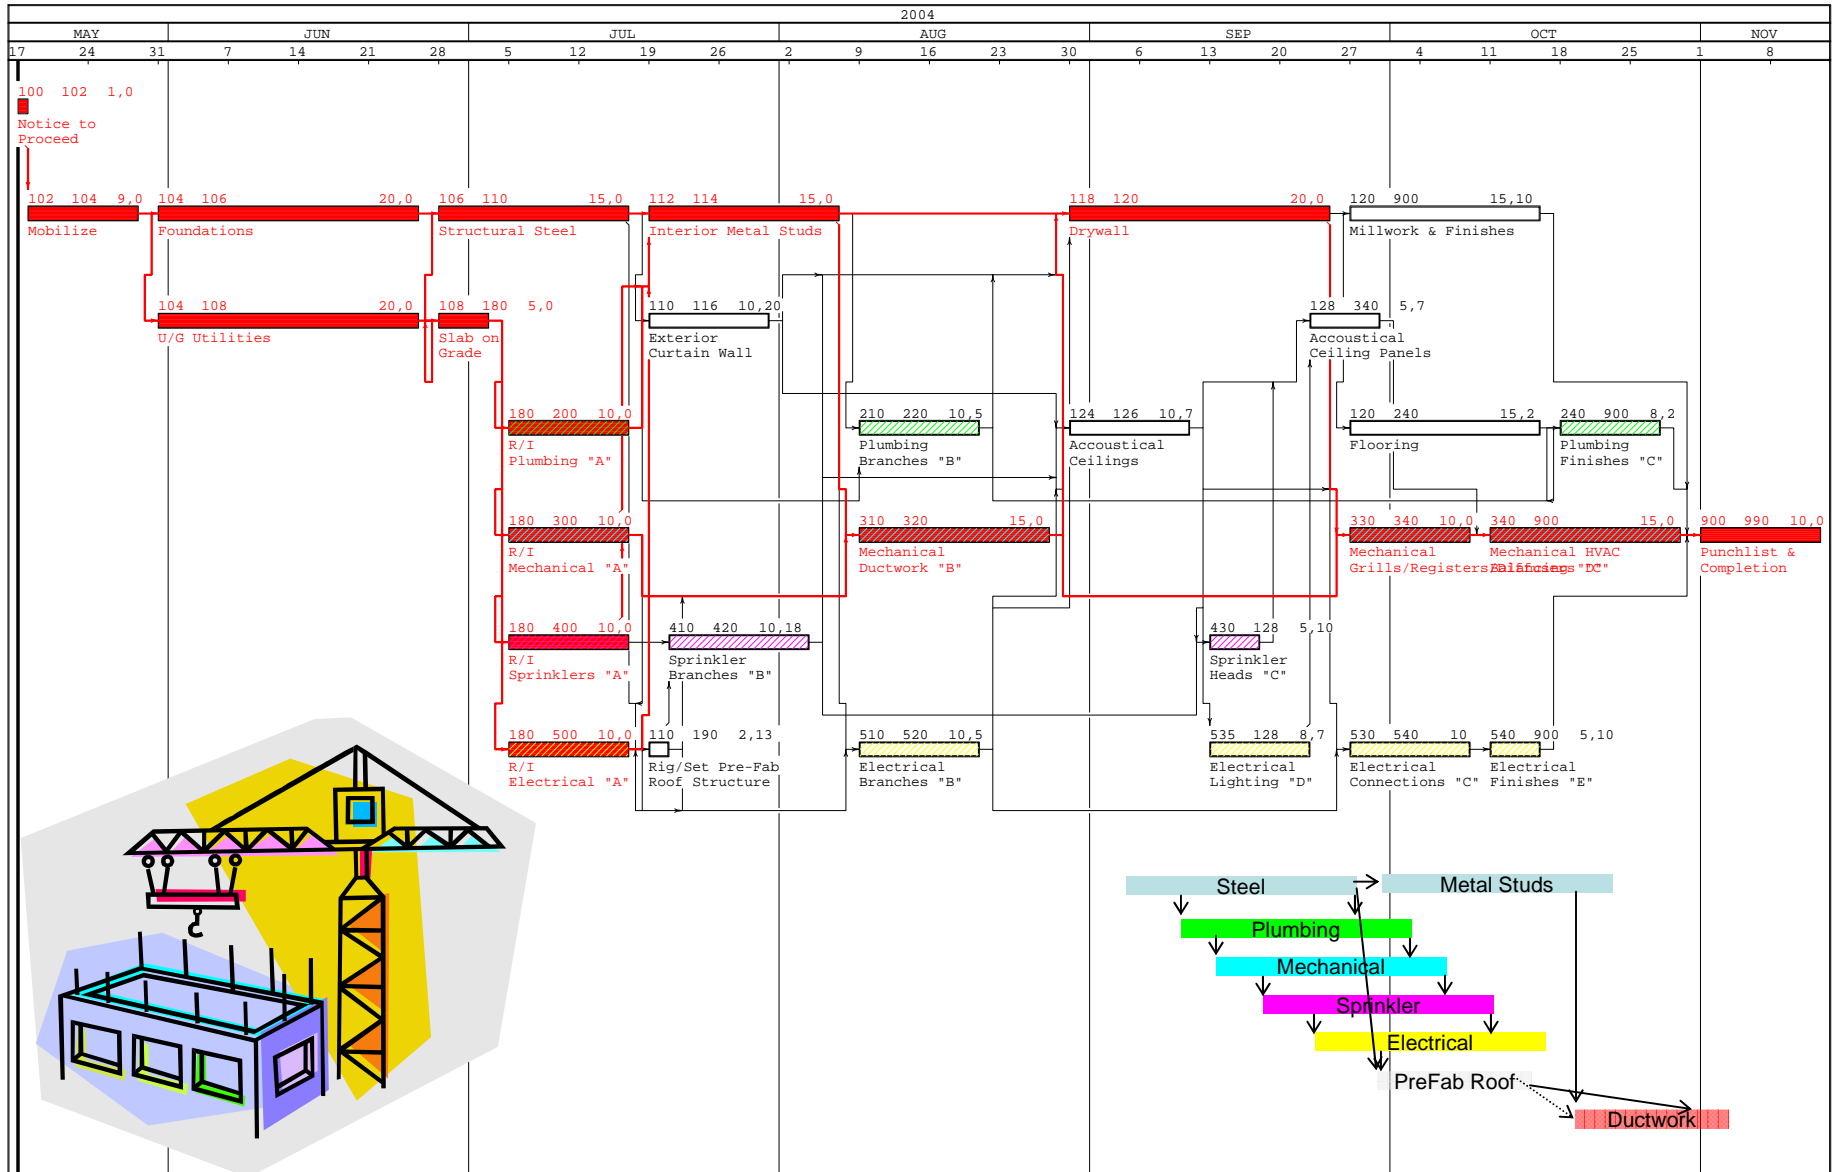

# The Plan

Plot Date: 22OCT05  
 Data Date: 17MAY04  
 Project Start: 17MAY04  
 Project Finish: 12NOV04  
 (c) Primavera Systems, Inc.

1	DESCRIPTION	DATE

WDW Dolphin Hotel  
 General Porpoise Extension  
 Pure Logic Diagram

Contractor's As-Planned CPM Schedule			
Date	Revision	Checked	Approved

# The Plan

Plot Date	6OCT05
Data Date	17MAY04
Project Start	17MAY04
Project Finish	12NOV04

AP05 WDW Dolphin Hotel  
 General Porpoise Extension  
 Contractor's As-Planned Schedule

act_id	rd	tf	Activity Bar/Early Dates
█			Critical Activity
▬			Progress Bar
◇			Milestone/Flag Activity

Date	Revision	Checked	Approved